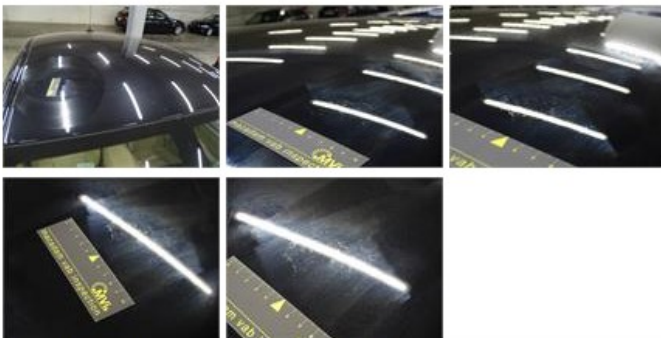

Total cost ex VAT 2065,85

Wing R L, Dent(s) and scratch(es), Acceptable 0,00

No pictures to display

Alloy rim R R, Scratch(es), Acceptable 0,00

No pictures to display

Bumper R, Scratch(es), LI - Repair and paint (complete) 254,16

Roof, Chemical polution, LI - Repair and paint (complete) 577,80

Wing R R, Dent(s) and scratch(es), Acceptable 0,00

No pictures to display

Door F L, Dent(s) and scratch(es), LI - Repair and paint (complete) 382,02