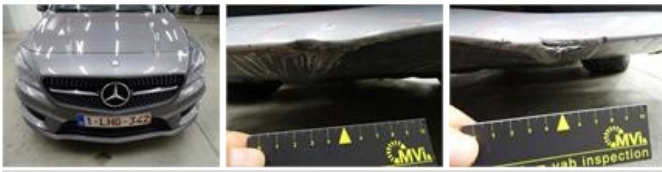

Alloy rim R R polished, Scratch(es), LI - Repair and paint (complete)

95,00