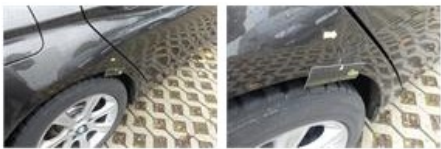

Wing F L, Dent(s), Acceptable

0,00