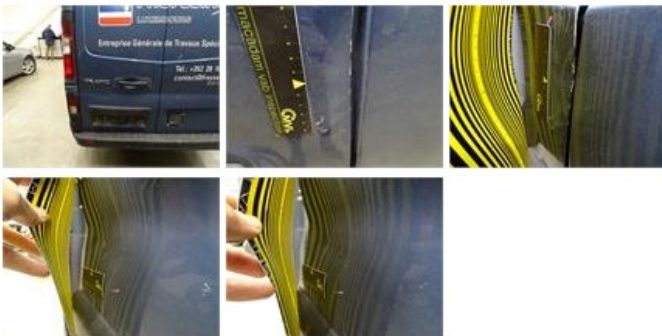

139,56

Bumper corner R L, Scratch(es), Smart repair

110,64

Door moulding Lower R R, Scratch(es), E - Replace

91,50

Door F L, Dent(s) and scratch(es), LI - Repair and paint (complete)

238,76

Wing F L, Scratch(es), Acceptable 0,00