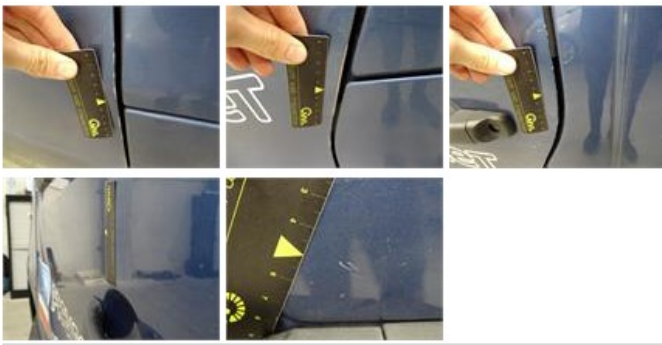

139,56

Bumper corner R L, Scratch(es), Smart repair

110,64

Door moulding Lower R R, Scratch(es), E - Replace

91,50

Door F L, Dent(s) and scratch(es), LI - Repair and paint (complete)

238,76

Wing F L, Scratch(es), Acceptable 0,00

No pictures to display

Bumper R, Dent(s) and scratch(es), Smart repair 110,64

Outer door handle R R, Broken, E - Replace 64,00

Rearview mirror R complete, Broken, E - Replace 138,00

Seat cover F L, Worn, Acceptable 0,00