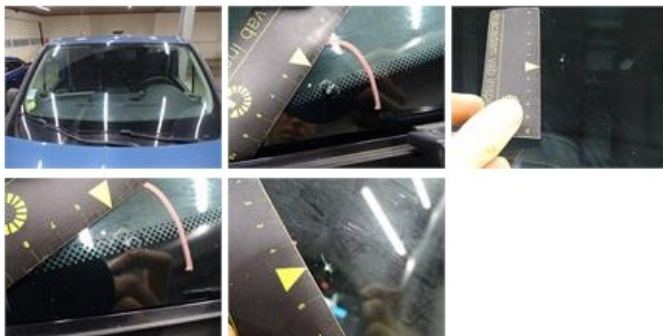

Wing R R, Dent(s) and scratch(es), LI - Repair and paint (complete)

231,15