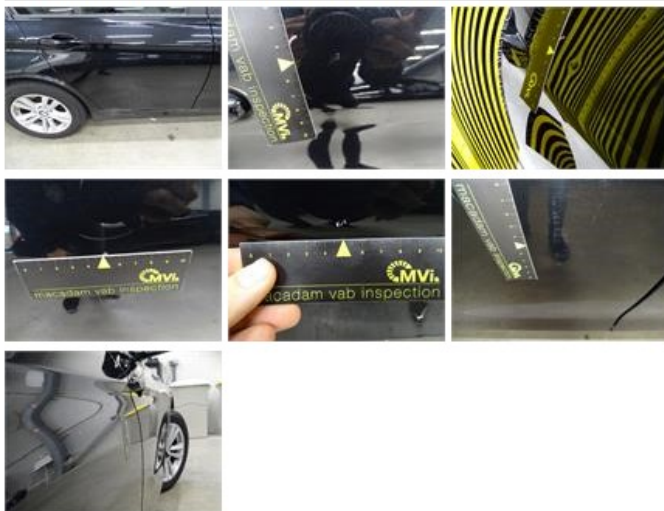

290,08

Door R L, Dent(s) and scratch(es), LI - Repair and paint (complete)

318,35

Seat cover F L, Worn, Acceptable

0,00

Door F L, Scratch(es), Acceptable 0,00

No pictures to display

Bumper F, Scratch(es), LI - Repair and paint (complete) 211,80

Bumper R, Scratch(es), LI - Repair and paint (complete) 211,80

Door R R, Dent(s) and scratch(es), LI - Repair and paint (complete) 318,35

Alloy rim R R, Scratch(es), LI - Repair and paint (complete) 95,00