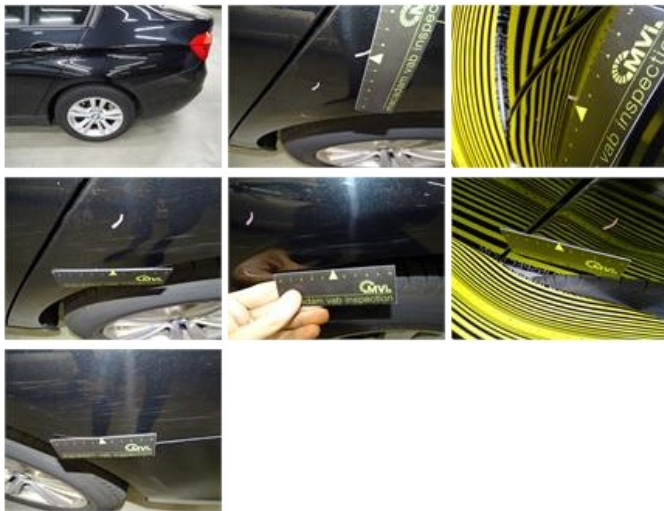

Roof, Chemical polution, LI - Repair and paint (complete)

481,50