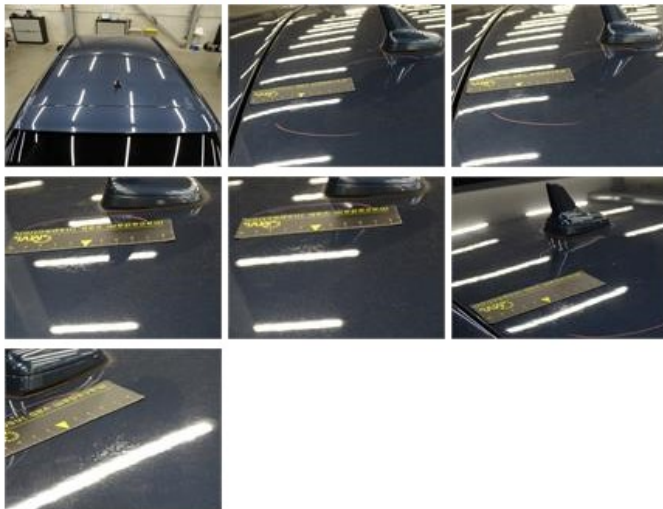

Windsreen, Stone chip(s), Windsreen repair

0,00