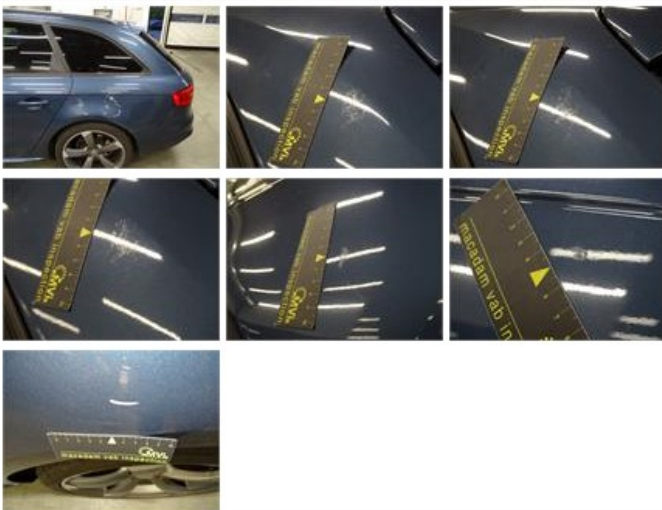

95,00

Tailgate, Scratch(es), Acceptable

0,00

No pictures to display

Alloy rim F L polished, Scratch(es), LI - Repair and paint (complete)

95,00

Bonnet, Stone chip(s), Acceptable

0,00

Door F L, Scratch(es), Acceptable 0,00

No pictures to display

Alloy rim F R polished, Scratch(es), LI - Repair and paint (complete) 95,00

Alloy rim R L polished, Scratch(es), LI - Repair and paint (complete) 95,00

Wing R L, Chemical polution, LI - Repair and paint (complete) 308,20

Bumper R, Dent(s) and scratch(es), LI - Repair and paint (complete) 211,80

Wing R R, Scratch(es), LI - Repair and paint (complete) 308,20