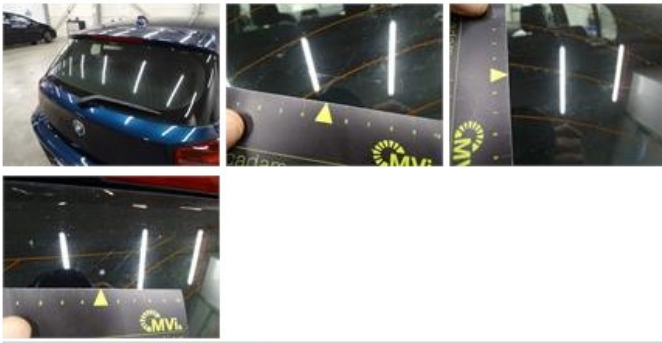

Wing F L, Dent(s), Acceptable 0,00

No pictures to display

Alloy rim F R, Scratch(es), LI - Repair and paint (complete) 95,00

Alloy rim R L, Scratch(es), LI - Repair and paint (complete) 95,00

Bumper R, Dent(s) and scratch(es), LI - Repair and paint (complete) 211,80

Wing R L, Dent(s), Acceptable 0,00

No pictures to display

Alloy rim R R, Scratch(es), LI - Repair and paint (complete) 95,00

Bonnet, Chemical polution, LI - Repair and paint (complete) 290,08