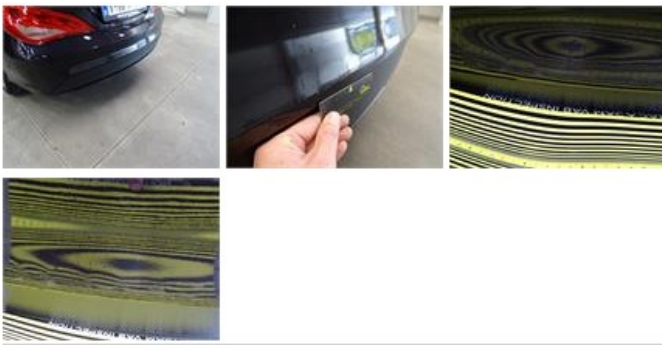

Door F L, Scratch(es), LI - Repair and paint (complete) 318,35