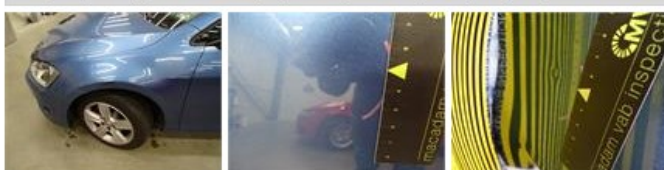

No pictures to display

Bonnet, Dent(s), Acceptable 0,00

No pictures to display

Wing F L, Dent(s) and scratch(es), LI - Repair and paint (complete) 220,18

Bumper R, Scratch(es), LI - Repair and paint (complete) 211,80