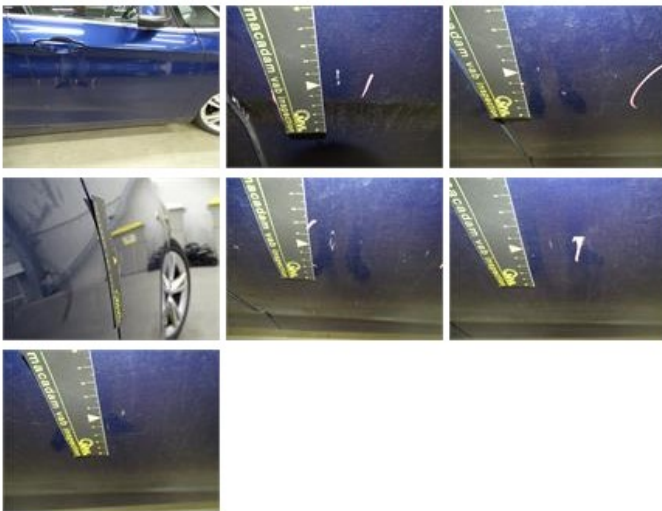

No pictures to display

Roof, Chemical polution, 67 - Polish 0,00

Door R R, Dent(s) and scratch(es), LI - Repair and paint (complete) 318,35

Door R L, Scratch(es), Acceptable 0,00

No pictures to display

Tailgate, Scratch(es), Acceptable 0,00

No pictures to display

Door F R, Dent(s) and scratch(es), LI - Repair and paint (complete) 318,35

Wing R R, Dent(s), Acceptable 0,00

No pictures to display