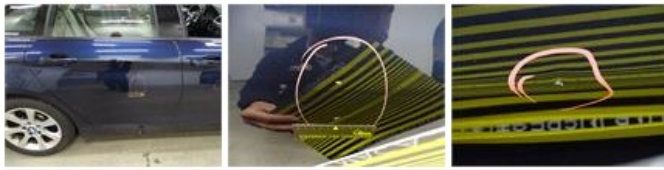

Alloy rim R L, Scratch(es), Acceptable 0,00

No pictures to display

Bumper R, Scratch(es), Acceptable 0,00

No pictures to display

Bumper F, Dent(s) and scratch(es), LI - Repair and paint (complete) 254,16