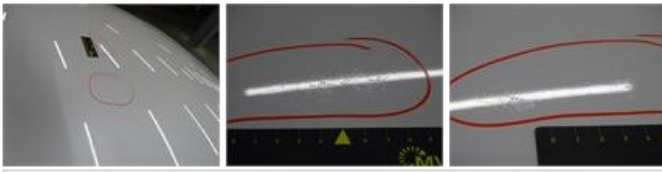

Windscreen, Stone chip(s), Acceptable

0,00

No pictures to display