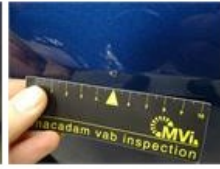

Door R R, Dent(s) and scratch(es), LI - Repair and paint (complete)

382,02