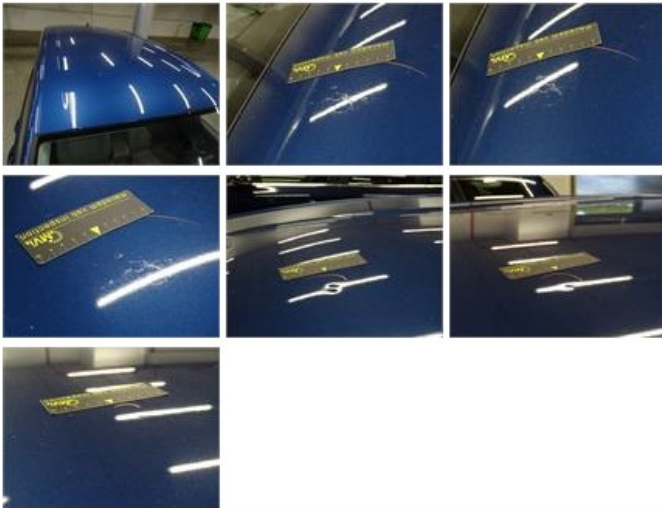

Degree of wear

205/60/16/96 V Steel				
Summer tyres:	Fr.L.	Michelin: 2 mm	Fr.R.	Michelin: 2 mm
	Re.L.	Continental: 3 mm	Re.R.	Continental: 3 mm

Assistance equipment

Number of charging cables (normal)	0
Number of charging cables (rapid charge)	0

Total cost ex VAT	3322,32
Door F L, Dent(s) and scratch(es), LI - Repair and paint (complete)	382,02

Wing F L, Scratch(es), Acceptable 0,00

No pictures to display

Wing F R, Dent(s) and scratch(es), LI - Repair and paint (complete) 264,21

Door F R, Scratch(es), Acceptable 0,00

No pictures to display

Roof, Chemical polution, LI - Repair and paint (complete) 577,80

Bumper F, Scratch(es), LI - Repair and paint (complete) 254,16

Rear window, Scratch(es), Acceptable 0,00