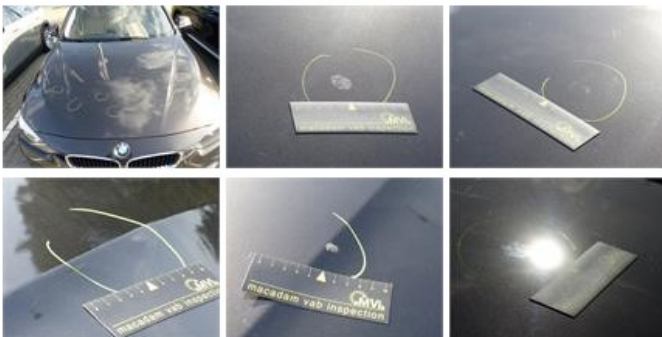

110,64

Door frame R R, Dent(s), Acceptable

0,00

No pictures to display

Bonnet, Chemical pollution, LI - Repair and paint (complete)

290,08

Backrest cover F L, Worn, P - Check

0,00