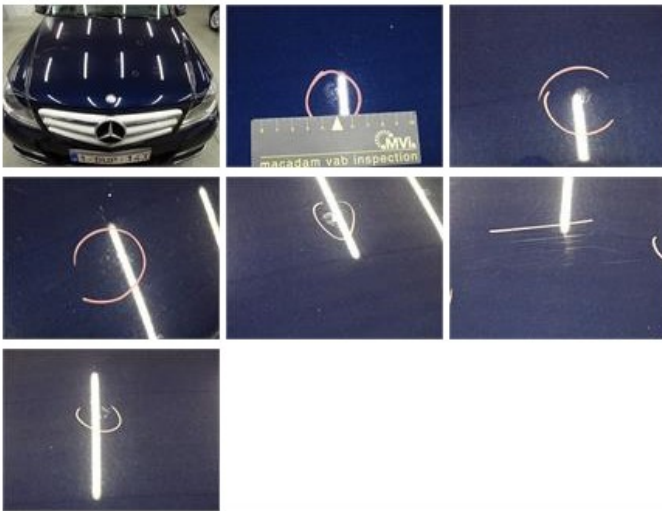

Interior, Dirty, Cleaning

50,00

Door F L, Scratch(es), Acceptable

0,00

No pictures to display

Bonnet, Chemical polution, LI - Repair and paint (complete)

290,08

Wing R R, Scratch(es), LI - Repair and paint (complete)