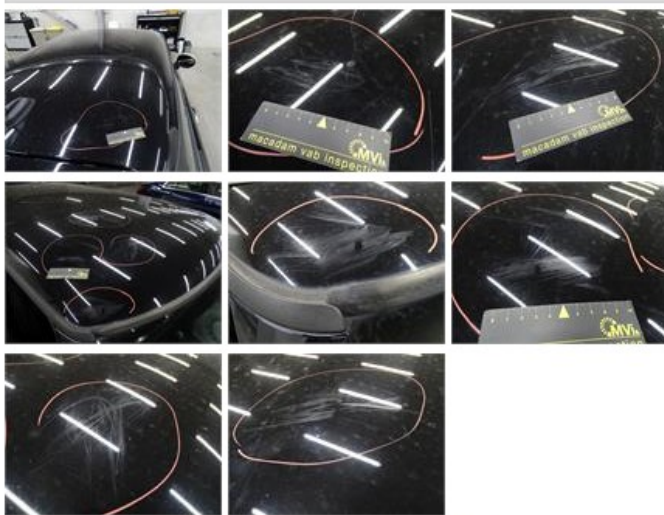

No pictures to display

Sill outer R, Dent(s) and scratch(es), It - Spot repair 115,56

Bonnet, Chemical polution, LI - Repair and paint (complete) 290,08

Rearview mirror housing R, Scratch(es), Acceptable 0,00

No pictures to display

Roof, Scratch(es), LI - Repair and paint (complete) 481,50

Rear spoiler, Scratch(es), LI - Repair and paint (complete) 115,56

Wing R L, Scratch(es), LI - Repair and paint (complete) 308,20