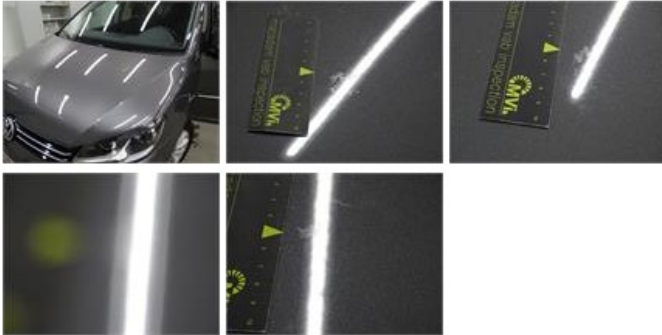

Wing R L, Scratch(es), It - Spot repair

115,56