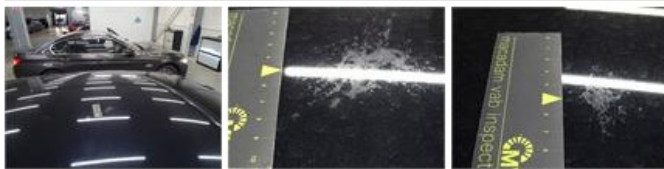

No pictures to display

Door R L, Scratch(es), 67 - Polish

0,00

No pictures to display

Roof, Chemical polution, LI - Repair and paint (complete)

385,20

Wheel cover F L, Scratch(es), E - Replace

24,00