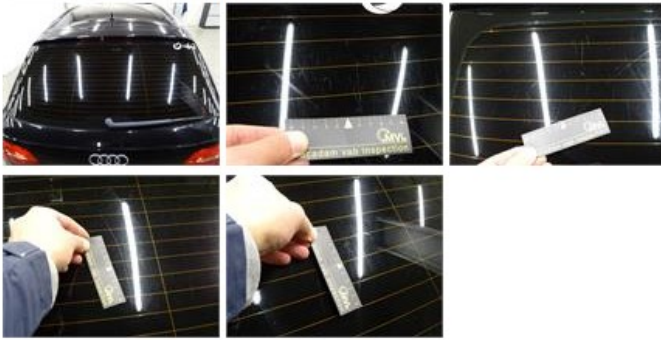

Rear window, Not original part, Acceptable

0,00

No pictures to display

Door F R, Scratch(es), Acceptable

0,00

No pictures to display

Alloy rim R L, Scratch(es), LI - Repair and paint (complete)

95,00