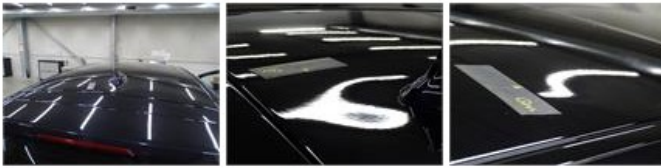

Total cost ex VAT 693,30

Alloy rim F R polished, Scratch(es), Acceptable 0,00

No pictures to display

Bumper F, Scratch(es), LI - Repair and paint (complete) 211,80

Roof, Dent(s), LI - Repair and paint (complete)	481,50
---	--------