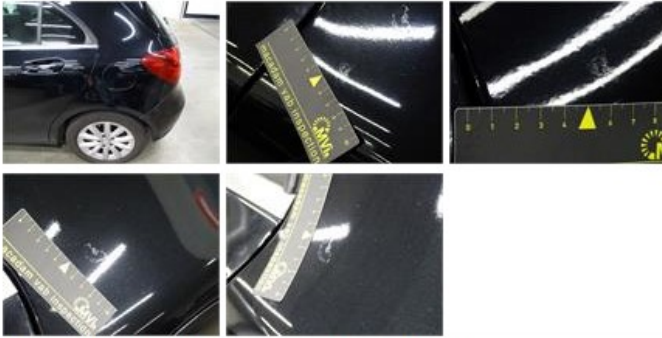

No pictures to display

Wing R L, Chemical polution, LI - Repair and paint (complete)

308,20

Alloy rim R R, Scratch(es), LI - Repair and paint (complete)

95,00

Rear spoiler, Scratch(es), Acceptable

0,00

No pictures to display