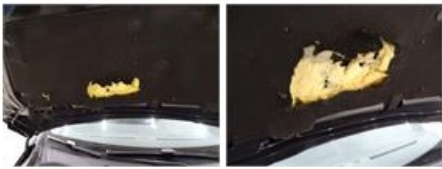

Roof, Scratch(es), Acceptable 0,00

No pictures to display

Roof pillar L, Bad repair, Acceptable 0,00

Bumper R, Scratch(es), LI - Repair and paint (complete) 169,44

Wing R L, Scratch(es), LI - Repair and paint (complete) 246,56

Wing R L, Bad repair, Acceptable 0,00

Alloy rim F R polished, Scratch(es), LI - Repair and paint (complete) 95,00

Wing F L, Scratch(es), Acceptable 0,00

No pictures to display

Luggage space cover, Missing, E - Replace 192,00