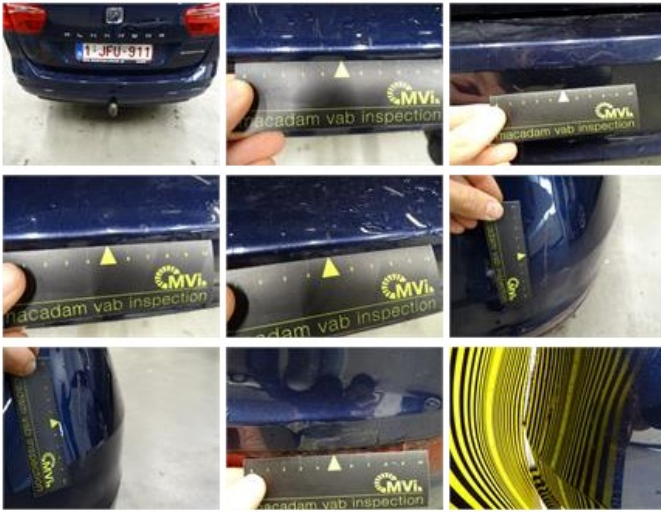

Bumper R, Dent(s) and scratch(es), LI - Repair and paint (complete)

254,16

Roof, Chemical polution, LI - Repair and paint (complete)

577,80