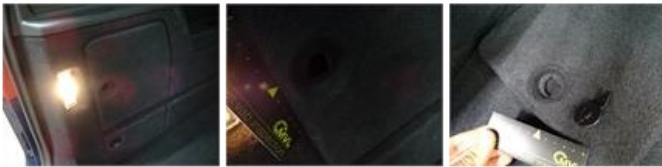

Door R L, Repaired, Acceptable 0,00

No pictures to display

Internal Boot Lining L, Broken, E - Replace 10,00