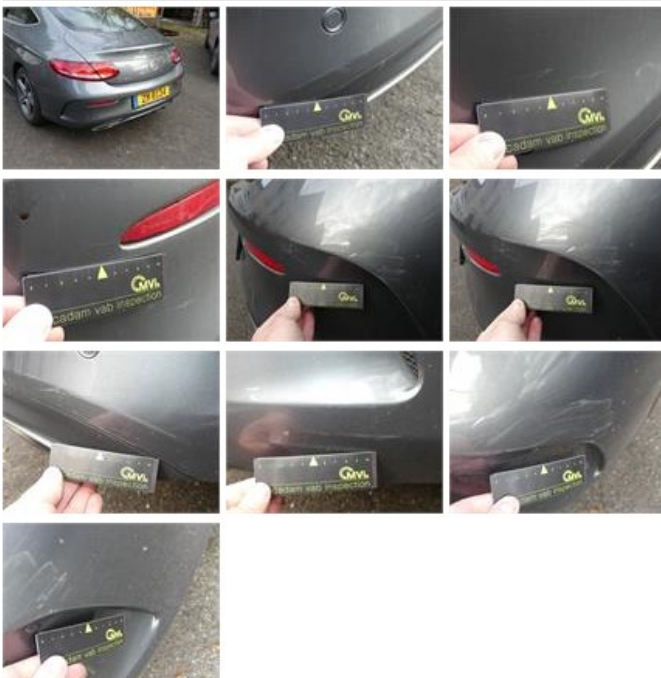

Alloy rim F R polished, Scratch(es), LI - Repair and paint (complete)

95,00

Side window trim F R, Dent(s) and scratch(es), E - Replace

70,73

Door F L, Dent(s), Acceptable

0,00

No pictures to display

Alloy rim F L polished, Scratch(es), LI - Repair and paint (complete)

95,00

Windscreen, Stone chip(s), Windscreen repair

88,20

Bumper R, Scratch(es), LI - Repair and paint (complete)

211,80

Outer door handle F L, Scratch(es), Acceptable

0,00

No pictures to display