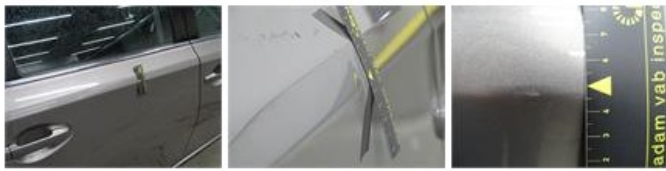

Bumper F, Scratch(es), Acceptable 0,00

No pictures to display

Door F R, Dent(s), PDR - Paintless dent repair 130,80

Door F L, Dent(s) and scratch(es), LI - Repair and paint (complete) 318,35

Rear window, Scratch(es), Acceptable 0,00

No pictures to display

Wing R R, Scratch(es), Acceptable 0,00

Roof pillar R, Scratch(es), 67 - Polish 0,00

Rearview mirror housing R, Scratch(es), LI - Repair and paint (complete) 115,56