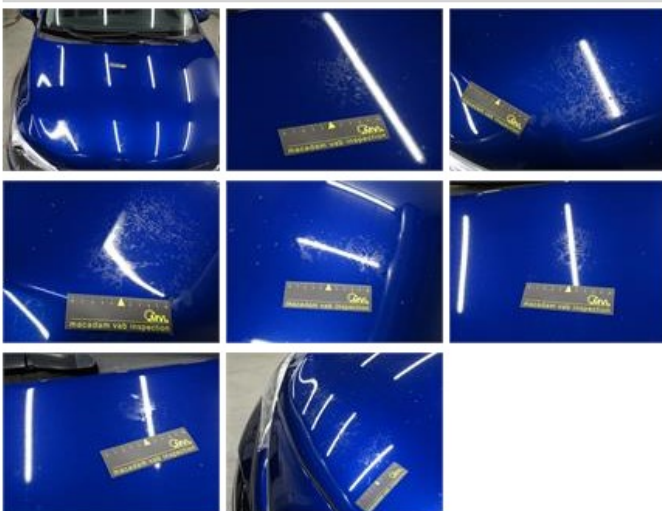

Degree of wear

	205/60/16/92 V LightMetal			
Summer tyres:	Fr.L.	Michelin: 5 mm	Fr.R.	Michelin: 5 mm
	Re.L.	Michelin: 6 mm	Re.R.	Michelin: 6 mm

Assistance equipment

Repair kit	Yes	Compressor	Yes
Number of charging cables (normal)	0		
Number of charging cables (rapid charge)	0		

Bonnet, Chemical polution, LI - Repair and paint (complete) 290,08

Bumper F, Scratch(es), Acceptable 0,00

No pictures to display

Interior, Stain, Cleaning 50,00

Wing F R, Bad repair, P - Check

0,00

Door R R, Bad repair, P - Check