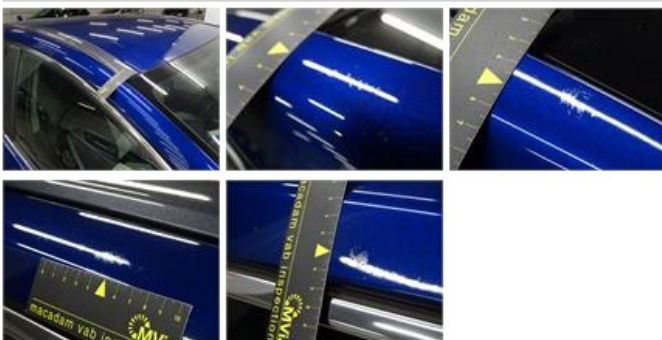

Bonnet, Chemical polution, LI - Repair and paint (complete) 290,08

Bumper F, Scratch(es), Acceptable 0,00

No pictures to display

Interior, Stain, Cleaning 50,00

Wing F R, Bad repair, P - Check

0,00

Door R R, Bad repair, P - Check