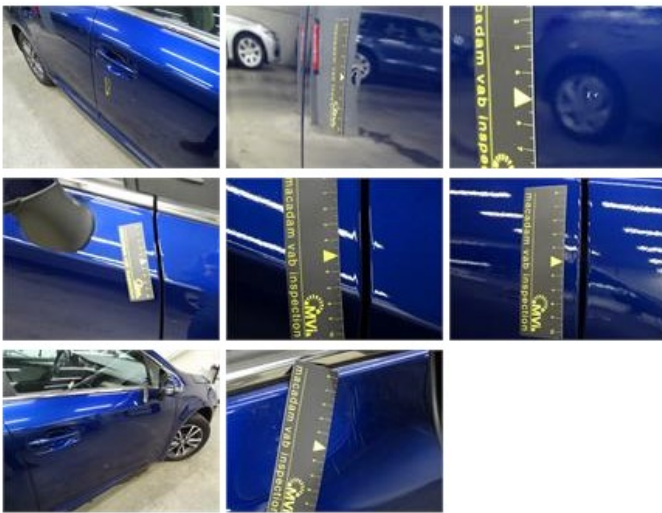

Rear spoiler, Chemical polution, 67 - Polish 0,00

Rear wiper blade, Damaged, E - Replace 25,00

Roof pillar R, Bad repair, P - Check 0,00

Bonnet, Chemical polution, LI - Repair and paint (complete) 290,08

Bumper F, Scratch(es), Acceptable 0,00

No pictures to display

Interior, Stain, Cleaning 50,00