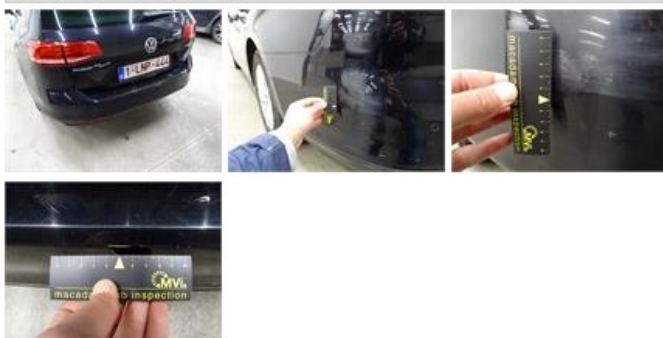

0,00

Rearview mirror housing R, Scratch(es), Acceptable

0,00

No pictures to display

Roof, Chemical pollution, 67 - Polish

0,00

Bumper R, Dent(s) and scratch(es), LI - Repair and paint (complete)

211,80

Wing R R, Bad repair, P - Check

0,00

Door panel F L, Stain, Cleaning

25,00

Tailgate, Scratch(es), Acceptable

0,00

No pictures to display

Alloy rim F R, Scratch(es), LI - Repair and paint (complete)