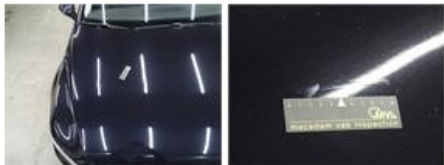

Interior, Stain, Cleaning

25,00