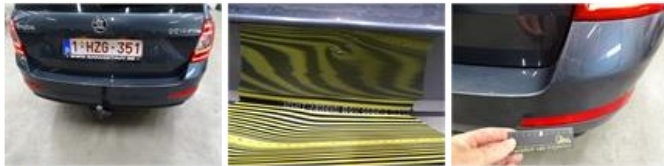

**SKODA Octavia: 1HZG351**

Vinnumber:	<b>TMBJG9NE4F0102046</b>	Versionname:	<b>OCTAVIA COMBI Ambition 105PK</b>
First Registrationdate:	<b>5/11/2014</b>	Fiscalpower:	
Expertise Mileage:	<b>116401</b>	Power Kw:	<b>77</b>
Bodytype:		Body color:	<b>Grey</b>
Gearbox:	<b>MAN 6 VIT</b>	Paint type:	<b>Metalic</b>
Transmission:	<b>Front</b>	Rims summer:	<b>Aluminium</b>
Fueltype:	<b>Diesel</b>	Oil level:	<b>OK</b>
Battery functioning:	<b>Yes</b>	Parking lot:	<b>2621</b>
Number of doors:	<b>5</b>		
Number of seats:	<b>5</b>		
Number head rests:	<b>5</b>		
Rims summer:	<b>Aluminium</b>		
Category:	<b>Passenger Car</b>		
Oil level:	<b>OK</b>		
Registration Certificate Car (BE):	<b>Yes</b>		

Wing R L, Dent(s) and scratch(es), LI - Repair and paint (complete)

308,20

Bumper R, Dent(s), LI - Repair and paint (complete)

211,80

Alloy rim F L, Scratch(es), Acceptable

0,00

No pictures to display

Bumper F, Scratch(es), LI - Repair and paint (complete)