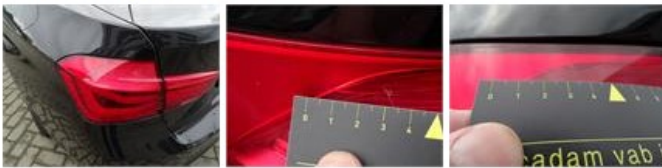

Door panel F R, Scratch(es), Acceptable 0,00

No pictures to display

Door frame F L, Scratch(es), Acceptable 0,00

No pictures to display

Sill outer L, Scratch(es), 67 - Polish 0,00