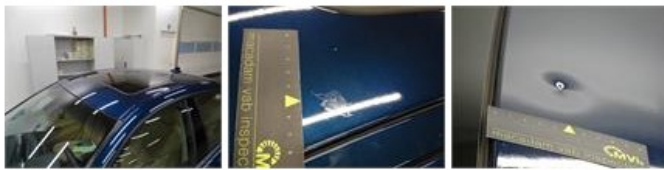

Tailgate, Dent(s) and scratch(es), LI - Repair and paint (complete) 362,02

Bumper R, Scratch(es), Acceptable 0,00

No pictures to display

Door R R, Dent(s), PDR - Paintless dent repair 63,00

Roof, Chemical polution, LI - Repair and paint (complete) 577,80