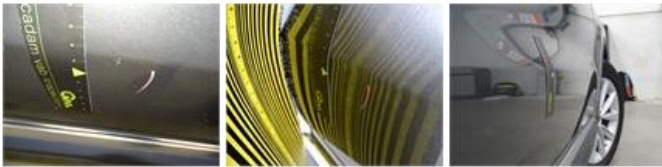

No pictures to display

Tailgate, Dent(s) and scratch(es), LI - Repair and paint (complete) 301,68

Door R L, Dent(s) and scratch(es), Acceptable 0,00

No pictures to display

Door F R, Dent(s) and scratch(es), LI - Repair and paint (complete) 0,00