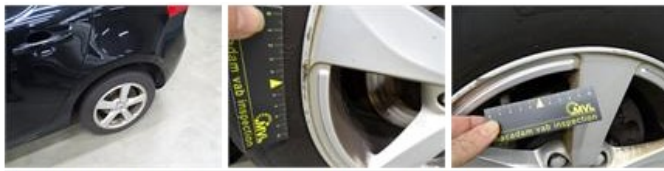

Alloy rim F L, Scratch(es), LI - Repair and paint (complete)

95,00