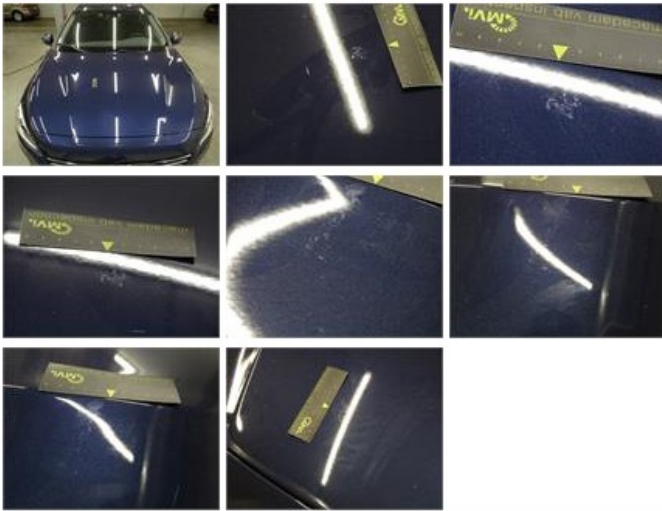

Door F L, Scratch(es), Acceptable 0,00

No pictures to display

Wing R R, Scratch(es), Acceptable 0,00

No pictures to display

Bonnet, Chemical polution, LI - Repair and paint (complete) 290,08