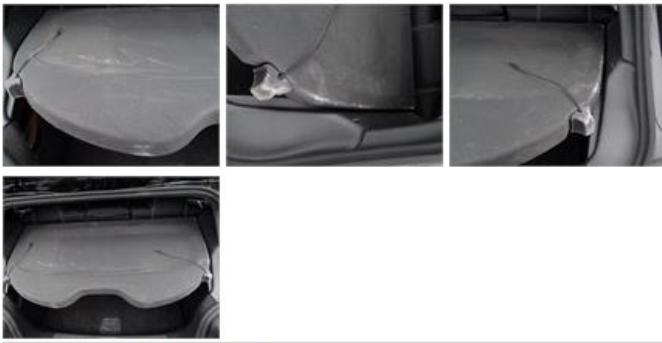

Degree of wear

205/55/16/91 H LightMetal				
Summer tyres:	Fr.L.	Michelin: 6 mm	Fr.R.	Michelin: 6 mm
	Re.L.	Michelin: 7 mm	Re.R.	Michelin: 7 mm

Assistance equipment

Total cost ex VAT	325,64
Luggage space cover, Dirty, Cleaning	25,00