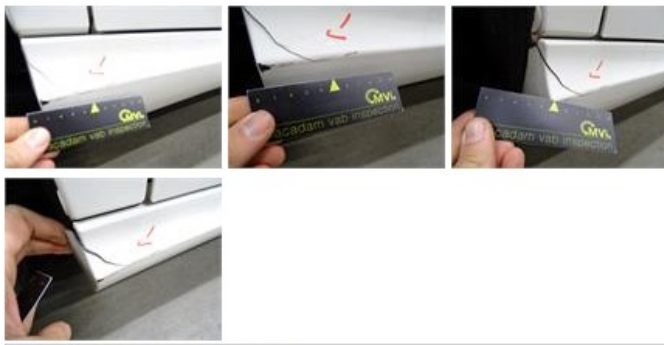

No pictures to display

Alloy rim R L polished, Scratch(es), LI - Repair and paint (complete) 95,00

Bumper R, Dent(s) and scratch(es), LI - Repair and paint (complete) 211,80

Sill outer R, Crack, Le - Replace and paint 712,00