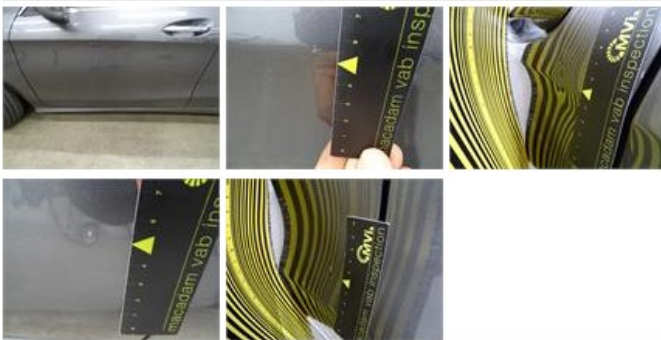

No pictures to display

Wing R L, Scratch(es), 67 - Polish 0,00

No pictures to display

Roof, Scratch(es), 67 - Polish 0,00

No pictures to display

Bumper R, Dent(s) and scratch(es), LI - Repair and paint (complete) 211,80

Wing F R, Scratch(es), Acceptable 0,00

No pictures to display

Alloy rim R R, Scratch(es), LI - Repair and paint (complete) 95,00

Door F L, Dent(s) and scratch(es), LI - Repair and paint (complete) 318,35