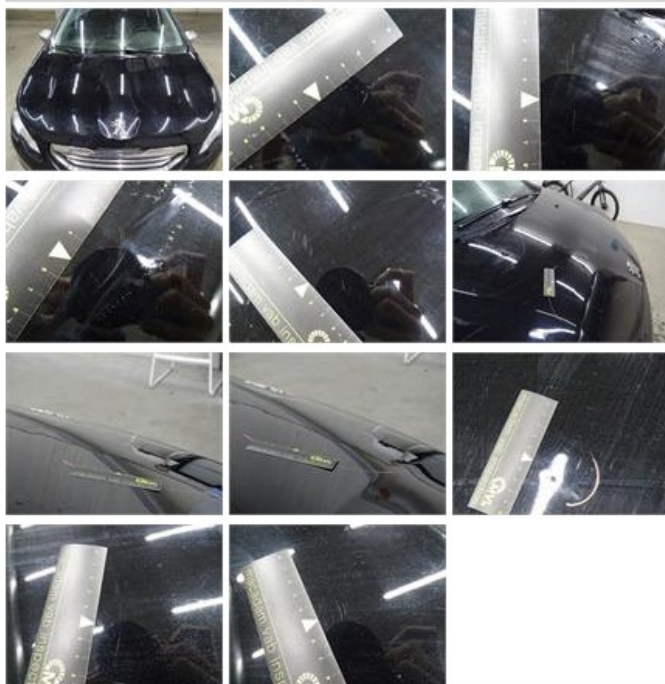

95,00

Wing F R, Scratch(es), 67 - Polish

0,00

No pictures to display

Door F R, Scratch(es), Acceptable

0,00

No pictures to display

Alloy rim F L polished, Scratch(es), LI - Repair and paint (complete)

95,00

Door R L, Scratch(es), Acceptable

0,00

No pictures to display

Bonnet, Dent(s) and scratch(es), LI - Repair and paint (complete)

290,08

Wing F L, Scratch(es), Acceptable

0,00

No pictures to display

Bumper R, Dent(s) and scratch(es), Smart repair

110,64

Alloy rim R R polished, Scratch(es), LI - Repair and paint (complete)

95,00

Wing R L, Dent(s) and scratch(es), Acceptable	0,00
<i>No pictures to display</i>	
Door F L, Scratch(es), Acceptable	0,00
<i>No pictures to display</i>	
Tailgate, Dent(s) and scratch(es), LI - Repair and paint (complete)	301,68