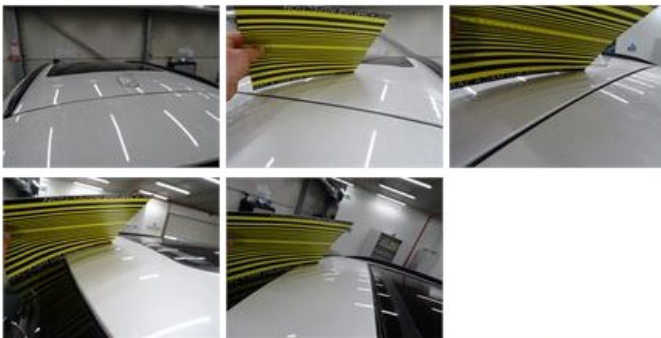

Alloy rim R R polished, Scratch(es), I - Repair

155,00

Roof, Hail damage, PDR - Hail

0,00

Bumper R, Dent(s) and scratch(es), LI - Repair and paint (complete)

211,80

Trunk lid covering R, Broken, E - Replace