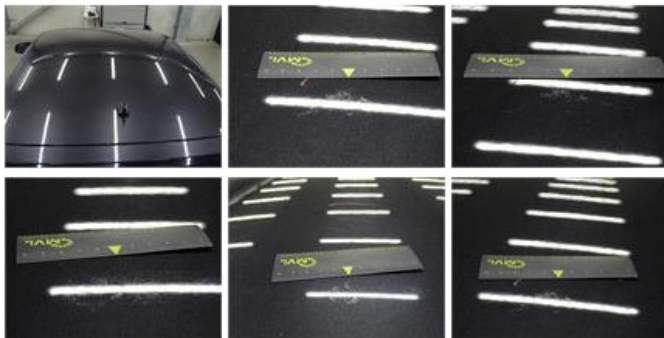

Degree of wear

225/50/17/94 Y LightMetal				
Summer tyres:	Fr.L.	Michelin: 4 mm	Fr.R.	Michelin: 4 mm
	Re.L.	Michelin: 4 mm	Re.R.	Michelin: 4 mm

Assistance equipment

Emergency spare wheel	Yes
Number of charging cables (normal)	0
Number of charging cables (rapid charge)	0

Door F R, Scratch(es), Acceptable 0,00

No pictures to display

Door R L, Dent(s) and scratch(es), LI - Repair and paint (complete) 382,02

Roof, Chemical pollution, LI - Repair and paint (complete) 0,00

Wing R L, Scratch(es), Acceptable 0,00