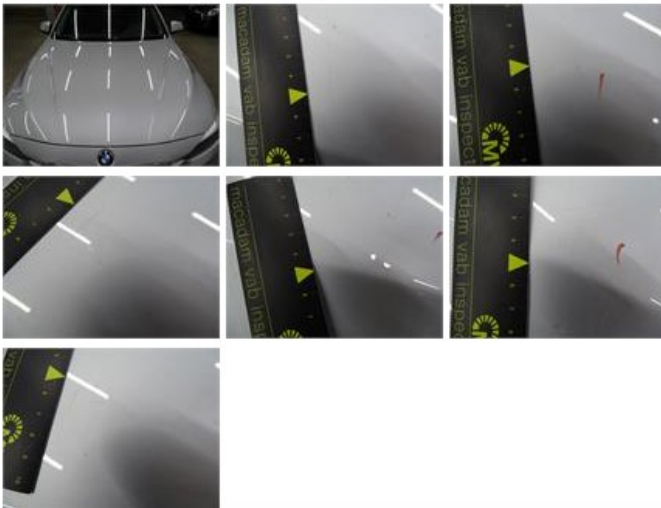

Bumper R, Dent(s) and scratch(es), LI - Repair and paint (complete) 211,80