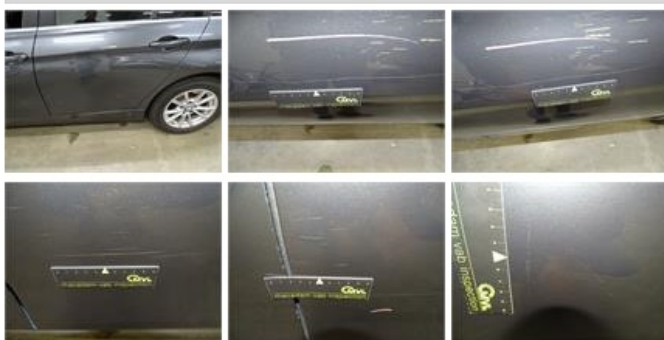

No pictures to display

Wing F R, Scratch(es), LI - Repair and paint (complete) 220,18

Bumper R, Dent(s) and scratch(es), LI - Repair and paint (complete) 211,80

Door R L, Scratch(es), LI - Repair and paint (complete) 318,35

Bumper F, Scratch(es), Acceptable 0,00

No pictures to display

Alloy rim F R, Scratch(es), Acceptable 0,00

No pictures to display

Bonnet, Chemical polution, LI - Repair and paint (complete) 290,08

Door R R, Repaired, Acceptable 0,00