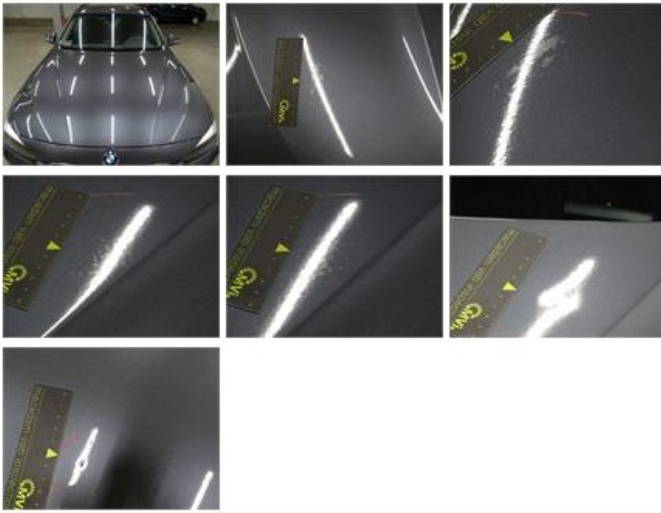

No pictures to display

Wing F R, Scratch(es), LI - Repair and paint (complete) 220,18

Bumper R, Dent(s) and scratch(es), LI - Repair and paint (complete) 211,80

Door R L, Scratch(es), LI - Repair and paint (complete) 318,35

Bumper F, Scratch(es), Acceptable 0,00

No pictures to display

Alloy rim F R, Scratch(es), Acceptable 0,00

No pictures to display

Bonnet, Chemical polution, LI - Repair and paint (complete) 290,08

Door R R, Repaired, Acceptable 0,00