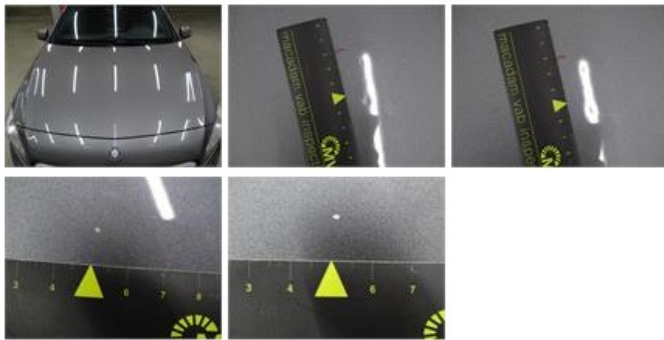

Alloy rim F L, Scratch(es), LI - Repair and paint (complete)

95,00