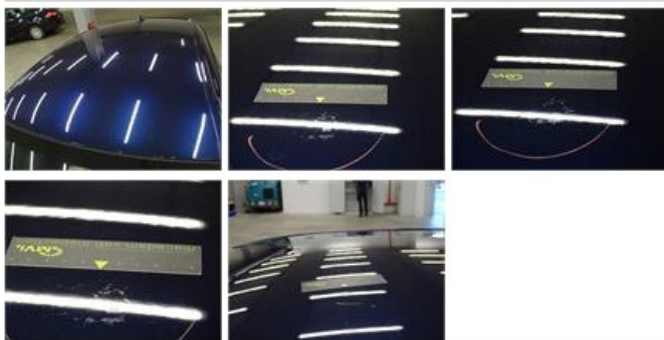

Wing F R, Chemical polution, 67 - Polish	0,00

No pictures to display

Alloy rim R R, Scratch(es), LI - Repair and paint (complete)	95,00