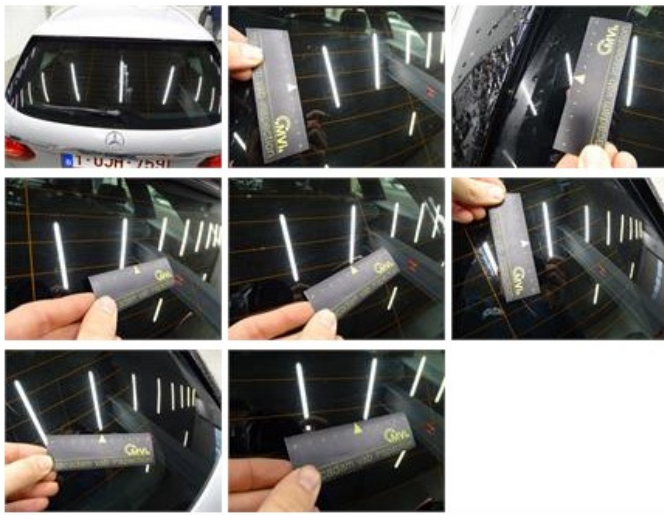

Wing R L, Scratch(es), Acceptable 0,00

No pictures to display

Alloy rim R R polished, Scratch(es), LI - Repair and paint (complete) 95,00