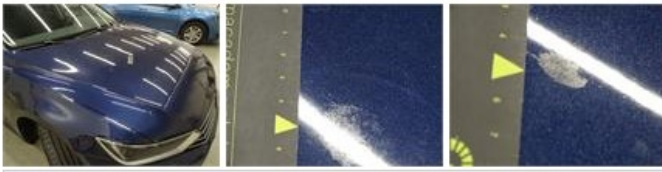

Wing R R, Scratch(es), Acceptable	0,00
<i>No pictures to display</i>	
Rearview mirror housing L, Scratch(es), Acceptable	0,00
<i>No pictures to display</i>	
Door F R, Dent(s) and scratch(es), Acceptable	0,00
<i>No pictures to display</i>	
Bumper R, Scratch(es), Acceptable	0,00
<i>No pictures to display</i>