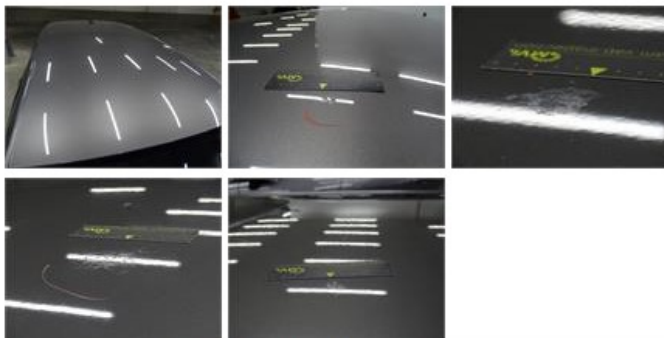

Door R L, Chemical pollution, 67 - Polish

0,00

No pictures to display

Wing F L, Scratch(es), 67 - Polish

0,00

No pictures to display

Door F L, Dent(s) and scratch(es), LI - Repair and paint (complete)

318,35

Roof, Chemical polution, LI - Repair and paint (complete) 481,50

Covering interior A pillar R, Scratch(es), Acceptable 0,00

No pictures to display

Wing R L, Scratch(es), 67 - Polish 0,00

No pictures to display