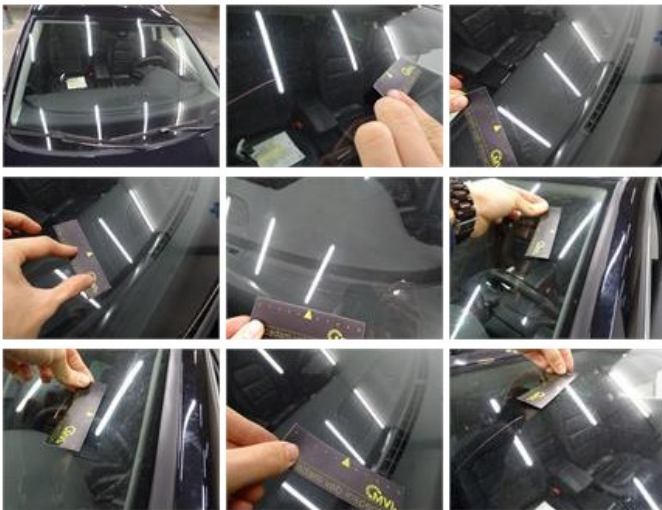

Door R R, Dent(s) and scratch(es), LI - Repair and paint (complete) 318,35