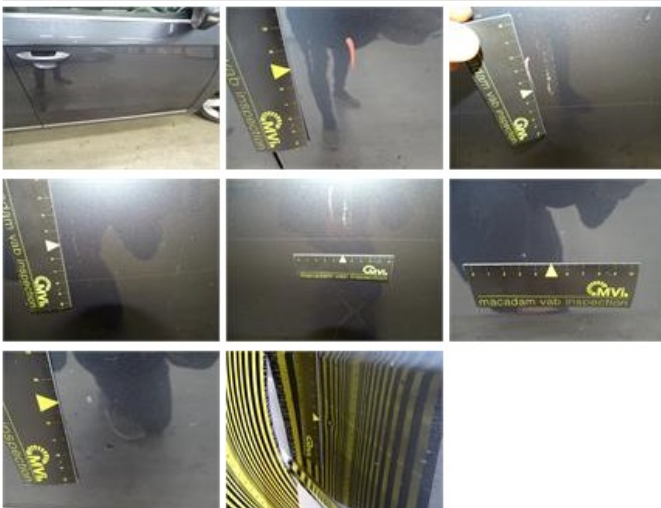

481,50

Wing F R, Scratch(es), Acceptable

0,00

No pictures to display

Door F R, Dent(s) and scratch(es), LI - Repair and paint (complete)

318,35

Door R R, Scratch(es), LI - Repair and paint (complete)

318,35

Wing R R, Scratch(es), LI - Repair and paint (complete)

308,20

Bonnet, Dent(s), LI - Repair and paint (complete)

290,08

Bumper R, Scratch(es), Acceptable

0,00

No pictures to display

Rearview mirror housing R, Scratch(es), Acceptable