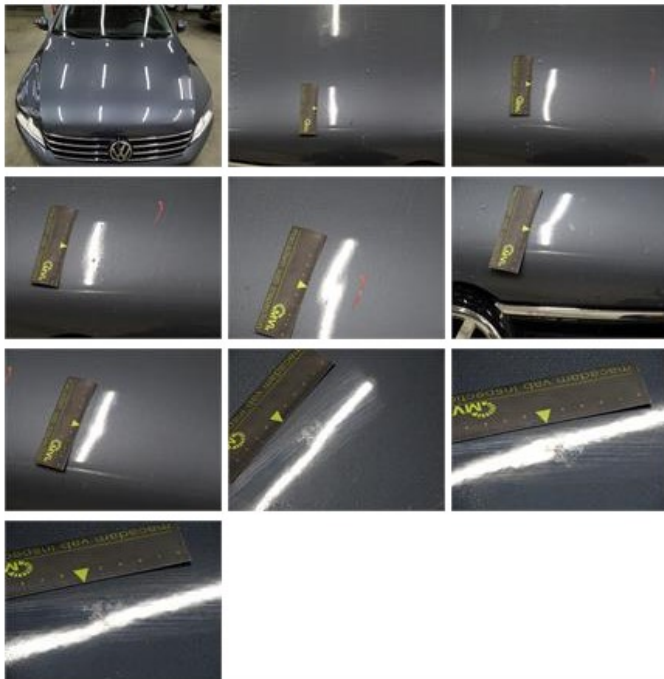

Degree of wear

215/55/16/97 W LightMetal				
Summer tyres:	Fr.L.	Continental: 4 mm	Fr.R.	Continental: 4 mm
	Re.L.	Michelin: 4 mm	Re.R.	Michelin: 4 mm

Assistance equipment

Spare wheel	Yes	Jack	Yes
Number of charging cables (normal)	0		
Number of charging cables (rapid charge)	0		

481,50

Wing F R, Scratch(es), Acceptable

0,00

No pictures to display

Door F R, Dent(s) and scratch(es), LI - Repair and paint (complete)

318,35

Door R R, Scratch(es), LI - Repair and paint (complete)

318,35

Wing R R, Scratch(es), LI - Repair and paint (complete)

308,20

Bonnet, Dent(s), LI - Repair and paint (complete)

290,08

Bumper R, Scratch(es), Acceptable

0,00

No pictures to display

Rearview mirror housing R, Scratch(es), Acceptable