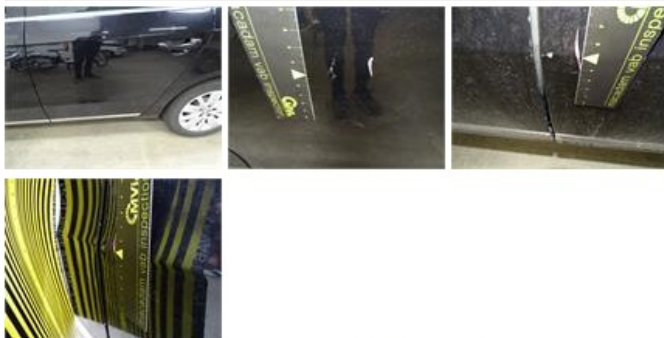

No pictures to display

Door F L, Scratch(es), Acceptable 0,00

No pictures to display

Rear window, Scratch(es), E - Replace 0,00

Door R L, Dent(s) and scratch(es), LI - Repair and paint (complete) 318,35

Bonnet, Chemical polution, LI - Repair and paint (complete) 290,08