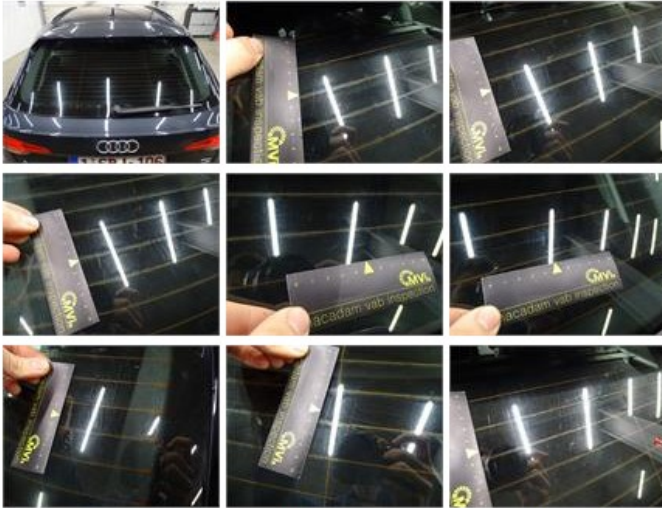

Wing F L, Scratch(es), Acceptable 0,00

No pictures to display

Rear window, Scratch(es), E - Replace 0,00